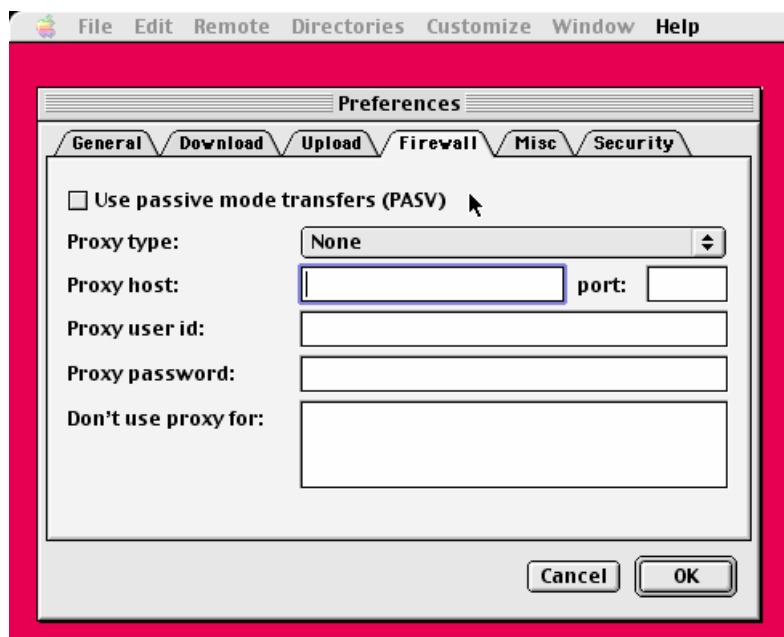

Mac Fetch FTP Instructions

1. Open Fetch and cancel out of the initial connection screen.
2. Click on the **Customize** menu and choose **Preferences...**

3. Click on the **Firewall** tab and then uncheck "Use passive mode transfers (PASV)". Click OK.