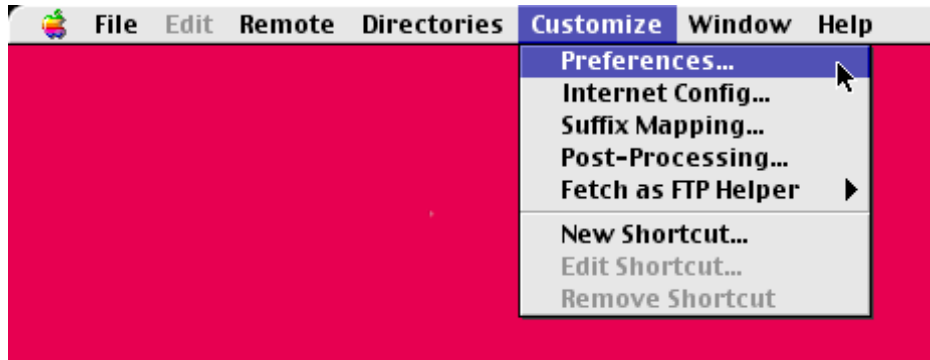

Mac Fetch FTP Instructions

1. Open Fetch and cancel out of the initial connection screen.
2. Click on the **Customize** menu and choose **Preferences...**

3. Click on the **Firewall** tab and then uncheck "Use passive mode transfers (PASV)". Click OK.